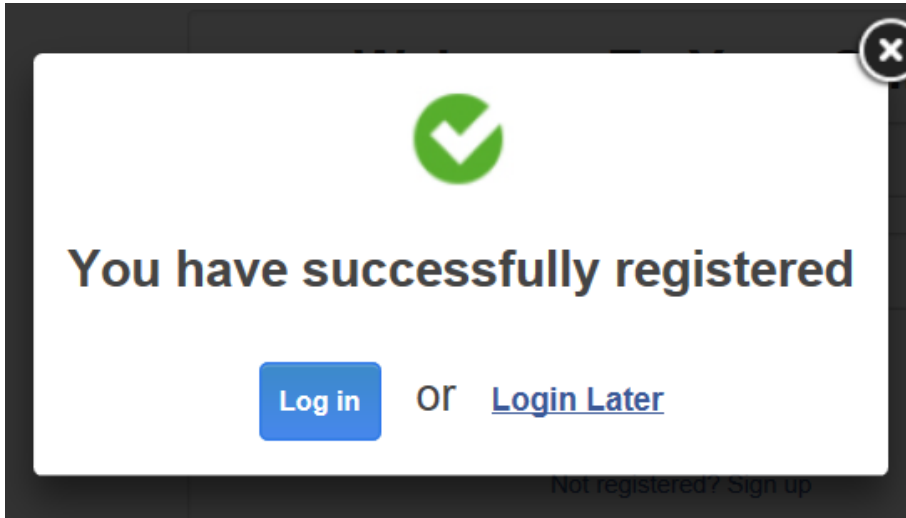

8. Click Log In.

9. Access your assessment by clicking Open.

Your Classroom Pending Completed

Search: Show: 25

Title	Type	Status	Action	Group
CMCO	Quiz	Pending	Open	CMCO

1 - 1 of 1 rows